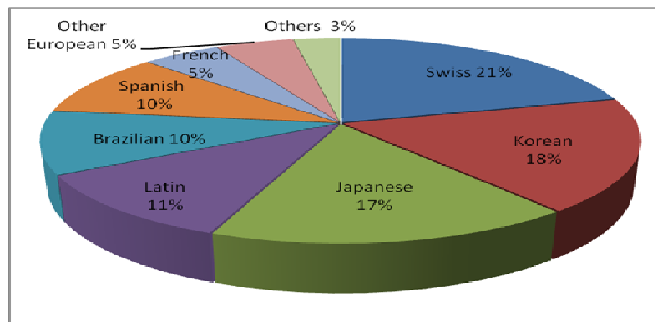

Global Village English Centres:

2010 Turkish Promotion - Till July 2/2010

- 22.5% Tuition Discount for 1-23 weeks registration
- 20 + 4 less 10% for 24 weeks and up

Students will enjoy:

- Complete homestay and arrival details 2 weeks prior to arrival
- 24 hour Emergency phone number
- In-house Accommodation support
- Quality / Accredited GV curriculum
- Individual Entry Interview – GV 360 Monthly Feedback
- Official IELTS and Cambridge Exams
- High Quality University Pathways
- A quality campus at 5 exciting North American locations
- Monthly Start Dates
- Canada – 20, 25 and 30 lessons
- USA – 16, 20, 25 lessons

Location	Tuition (24 weeks)	Savings
GV Vancouver	\$5130	\$1710
GV Toronto	\$4770	\$1590
GV Calgary	\$4680	\$1560
GV Victoria	\$4680	\$1560
GV Hawaii	\$4680	\$1560

Further Study Partners	Entry Requirements	Current IELTS Score	Allow Min. Study
FIC / SFU	IELTS 5.0	IELTS 3.5 IELTS 3.0	16 weeks 24 weeks
ICM / U of M	IELTS 5.0	IELTS 3.5 IELTS 3.0	16 weeks 24 weeks
Kapi'olani Community College	GV 6	IELTS 3.5 IELTS 3.0	24 weeks 32 weeks
Humber College (EAP)	GV 7	IELTS 3.5 IELTS 3.0	32 weeks 40 weeks
University of Lethbridge	GV 6	IELTS 3.5 IELTS 3.0	32 weeks 40 weeks